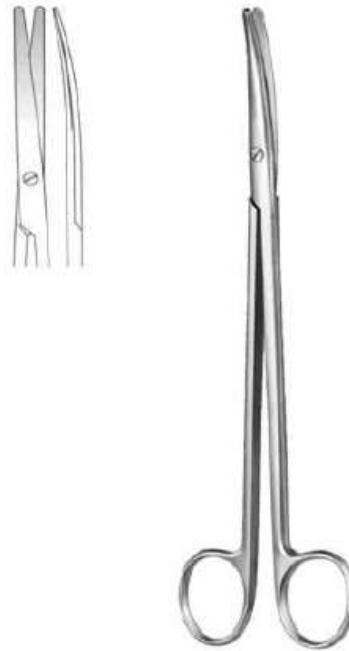

TONSILLECTOMY/ADENOIDECTOMY SURGICAL SET

1. Scalpel handle #7

DAVIS-BOYLE
948-0100 set - satz - juego

2. Davis - Boyle Mouth Gag

3. Russel-Davis tongue depressors with central channel, 4 pieces, size # 1, 2, 3 and 4

4. Lopez-Reinke Tonsil Dissector (with Sucker)

TONSILLECTOMY/ADENOIDECTOMY SURGICAL SET

5. Henke dissector, double ended

6. Mollison Anterior Pillar Retractor

7. Blohmke tonsil grasping forceps 20 cm, 2 pieces

8. Toennis-Adson tonsil scissors, curved, blunt, very fine, 17.5 cm

9. Metzenbaum scissors curved 20 cm

10. Laryngeal mirror #24 mm

11. Waugh forceps 20 cm

12. Brown needle holder

TONSILLECTOMY/ADENOIDECTOMY SURGICAL SET

13. Beckmann adenoid curette, straight,
3 pieces (Small-Medium-Large)

14. Hartmann cutting forceps, round, 12 cm

15. Crile forceps, curved 16 cm, 2 pieces

16. Backhaus towel clamps, 4 pieces

TONSILLECTOMY/ADENOIDECTOMY SURGICAL SET