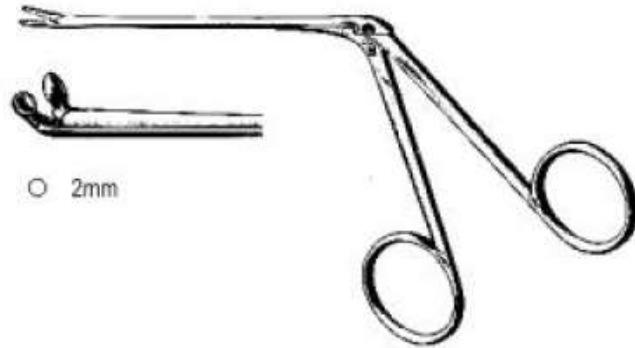

8. Toennis-Adson tonsil scissors, curved, blunt, very fine, 17.5 cm

9. Metzenbaum scissors curved 20 cm

10. Laryngeal mirror #24 mm

11. Waugh forceps 20 cm

12. Brown needle holder

TONSILLECTOMY/ADENOIDECTOMY SURGICAL SET

13. Beckmann adenoid curette, straight,
3 pieces (Small-Medium-Large)

14. Hartmann cutting forceps, round, 12 cm

15. Crile forceps, curved 16 cm, 2 pieces

16. Backhaus towel clamps, 4 pieces

TONSILLECTOMY/ADENOIDECTOMY SURGICAL SET