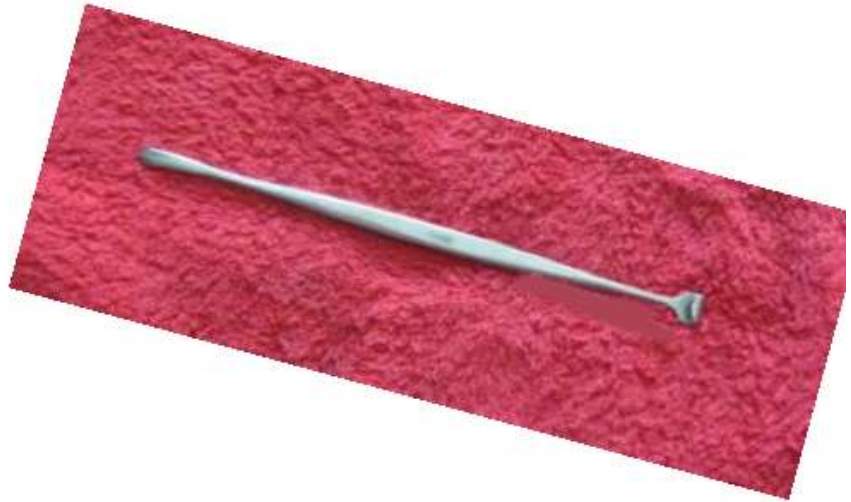

6. Mollison Anterior Pillar Retractor