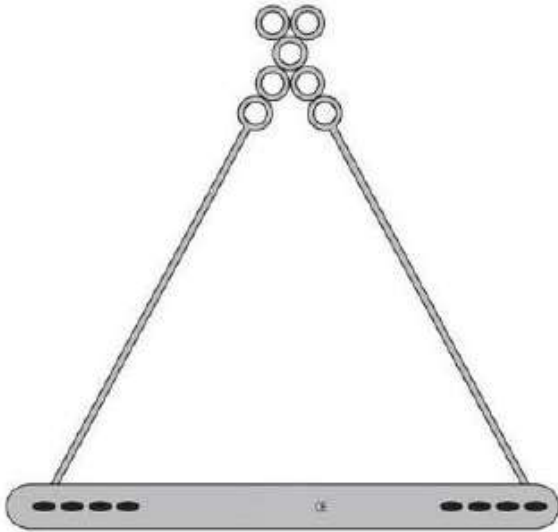

13. Beckmann adenoid curette, straight,
3 pieces (Small-Medium-Large)

14. Hartmann cutting forceps, round, 12 cm

15. Crile forceps, curved 16 cm, 2 pieces

16. Backhaus towel clamps, 4 pieces

TONSILLECTOMY/ADENOIDECTOMY SURGICAL SET