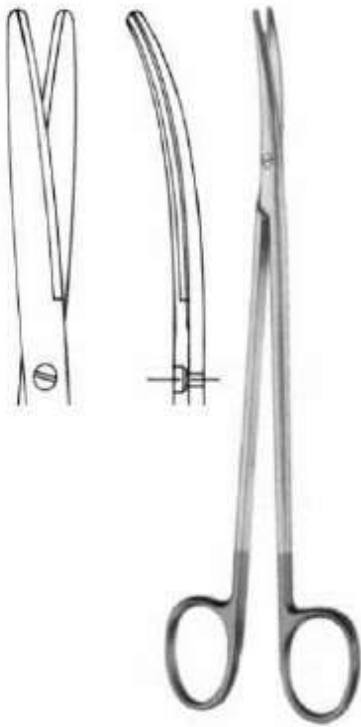

TONSILLECTOMY/ADENOIDECTOMY SURGICAL SET

1. Scalpel handle #7

DAVIS-BOYLE
948-0100 set - satz - juego

2. Davis - Boyle Mouth Gag

3. Russel-Davis tongue depressors with central channel, 4 pieces, size # 1, 2, 3 and 4

4. Lopez-Reinke Tonsil Dissector (with Sucker)

TONSILLECTOMY/ADENOIDECTOMY SURGICAL SET

5. Henke dissector, double ended

6. Mollison Anterior Pillar Retractor

7. Blohmke tonsil grasping forceps 20 cm, 2 pieces

8. Toennis-Adson tonsil scissors, curved, blunt, very fine, 17.5 cm

9. Metzenbaum scissors curved 20 cm

10. Laryngeal mirror #24 mm

11. Waugh forceps 20 cm

12. Brown needle holder

TONSILLECTOMY/ADENOIDECTOMY SURGICAL SET

13. Beckmann adenoid curette, straight,
3 pieces (Small-Medium-Large)

14. Hartmann cutting forceps, round, 12 cm

15. Crile forceps, curved 16 cm, 2 pieces

16. Backhaus towel clamps, 4 pieces

TONSILLECTOMY/ADENOIDECTOMY SURGICAL SET